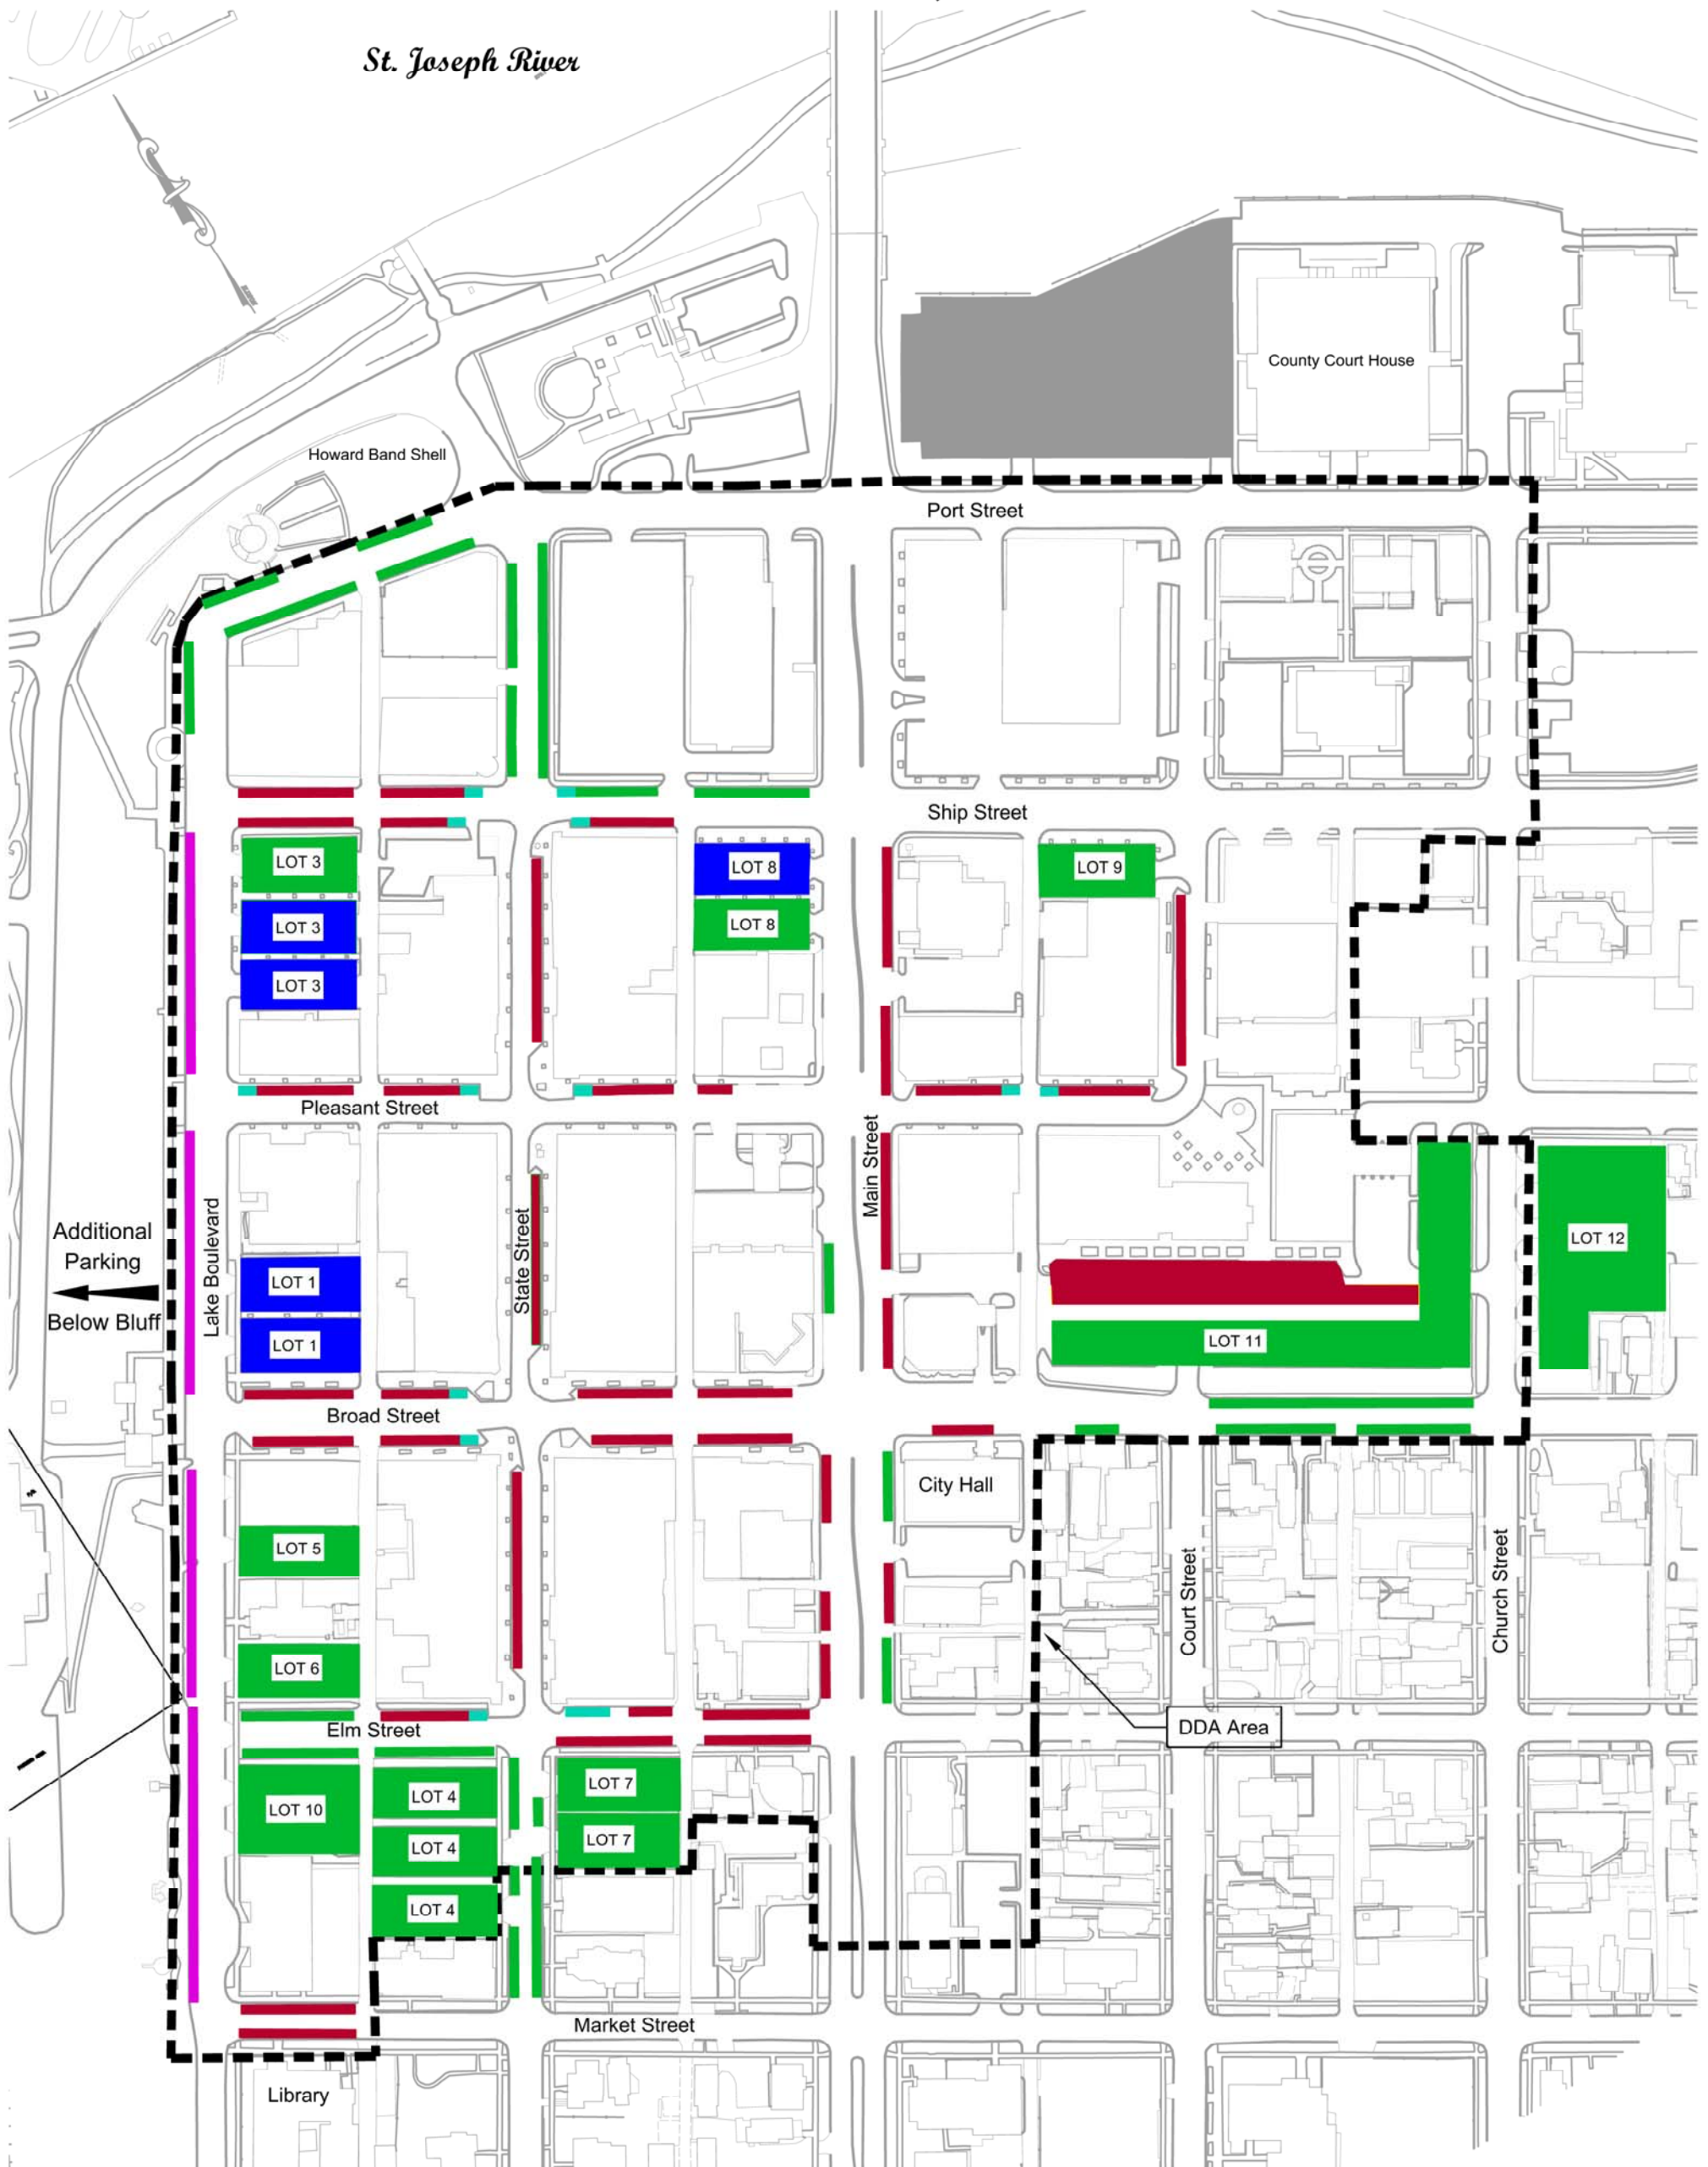

# Downtown Area Parking Map

December 15, 2022

## LEGEND

- All Day
- Three Hour - Memorial Day to Labor Day ( All Day Any Other Time)
- Two Hour - Memorial Day to Labor Day ( All Day Any Other Time)
- Two Hour
- 30 Minute
- County Parking Lot - Available after 5 PM & on weekends