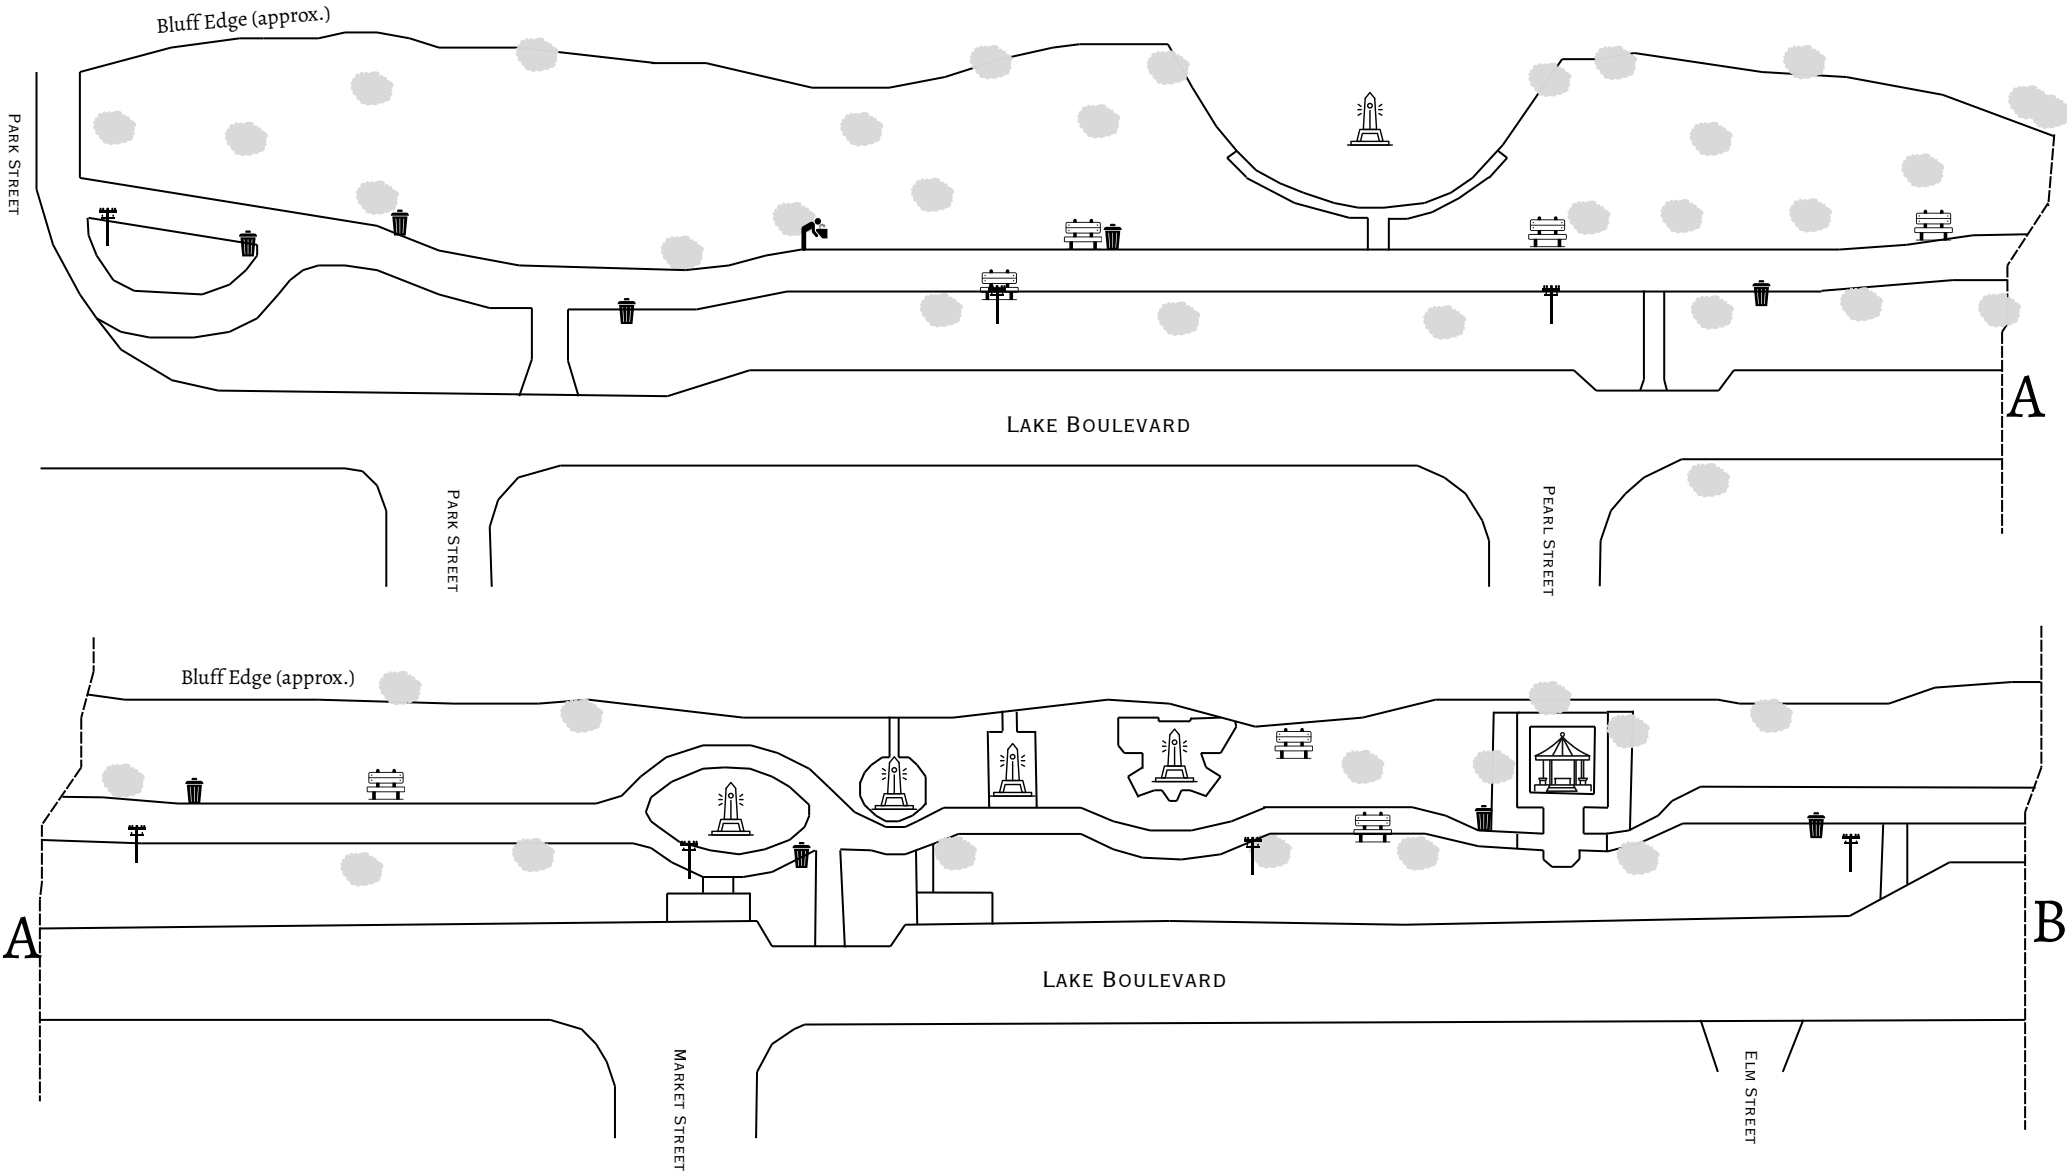

Lake Bluff Park Map (South)

Key:

- Tree
- Utility Pole
- Trashcan
- Bench/Swing
- Drinking Fountain
- Monument
- Water Valve
- Electric

Lake Bluff Park Map (North)

Key:

-  Tree
-  Utility Pole
-  Trashcan
-  Bench/Swing
-  Drinking Fountain
-  Monument
-  Water Valve
-  Electric