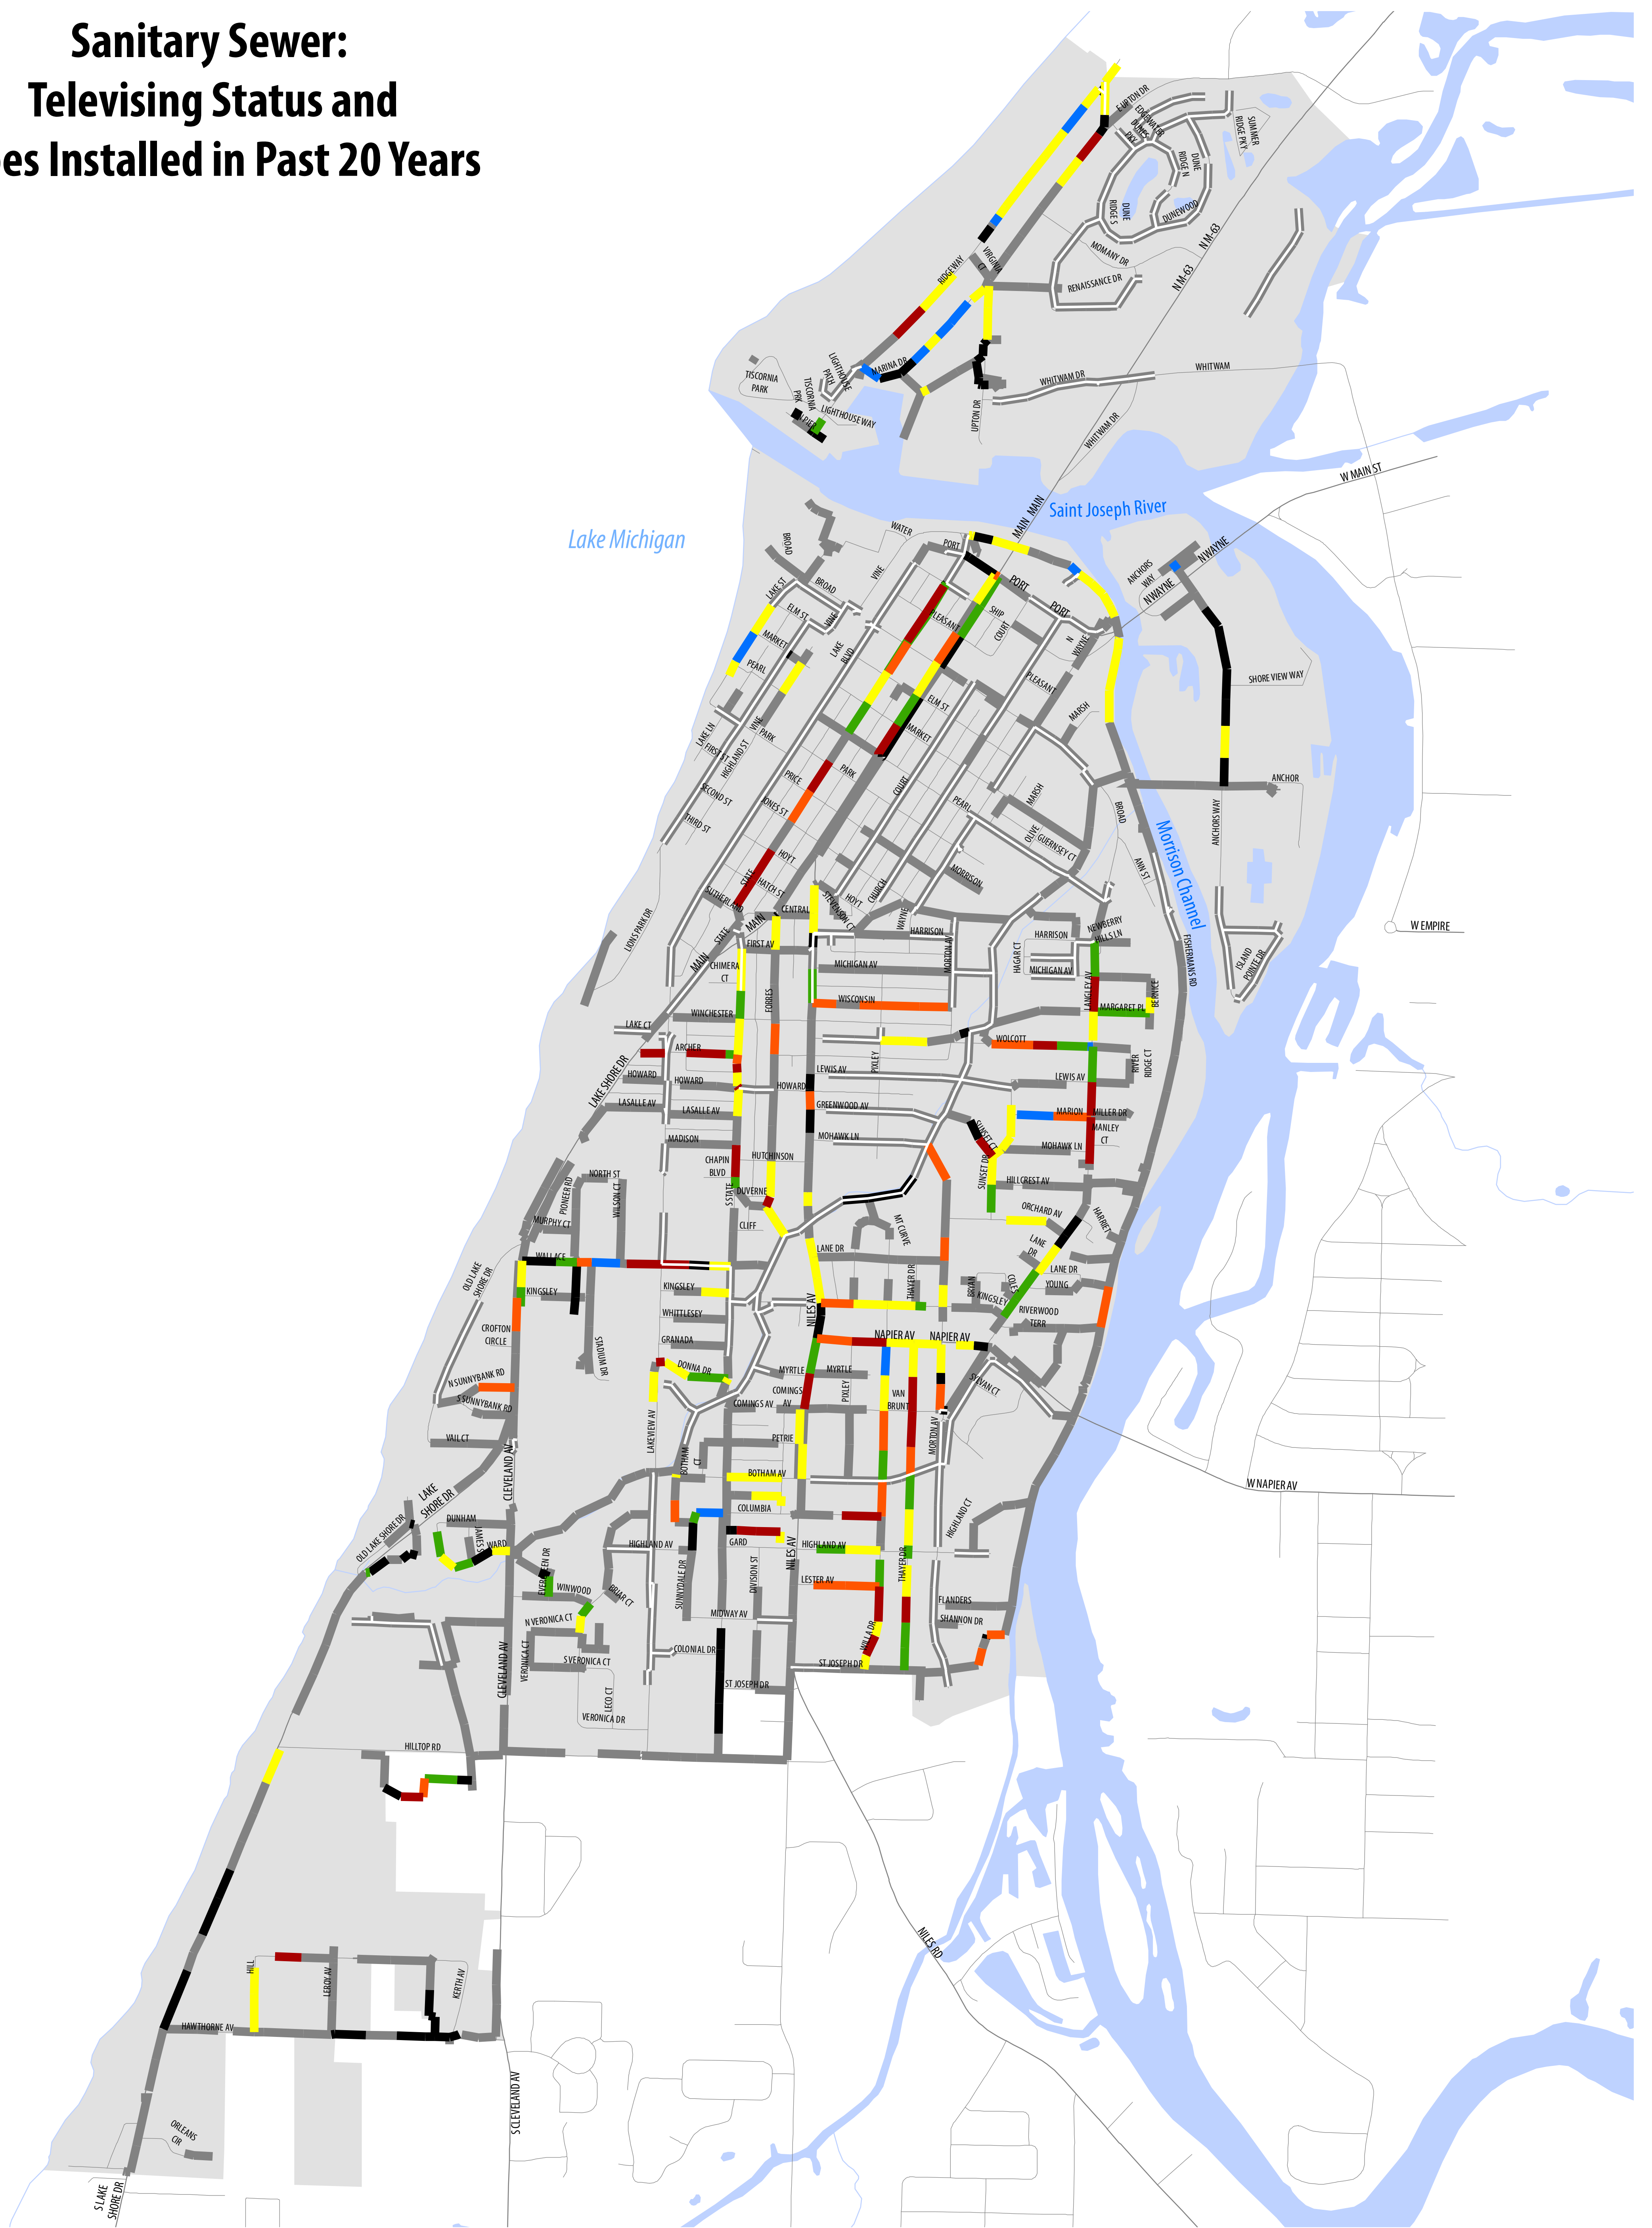

# Sanitary Sewer: Televising Status and Pipes Installed in Past 20 Years

## St. Joseph SAW Grant

Base Data:

City Limits

May 2017

0 1,000 2,000 Feet