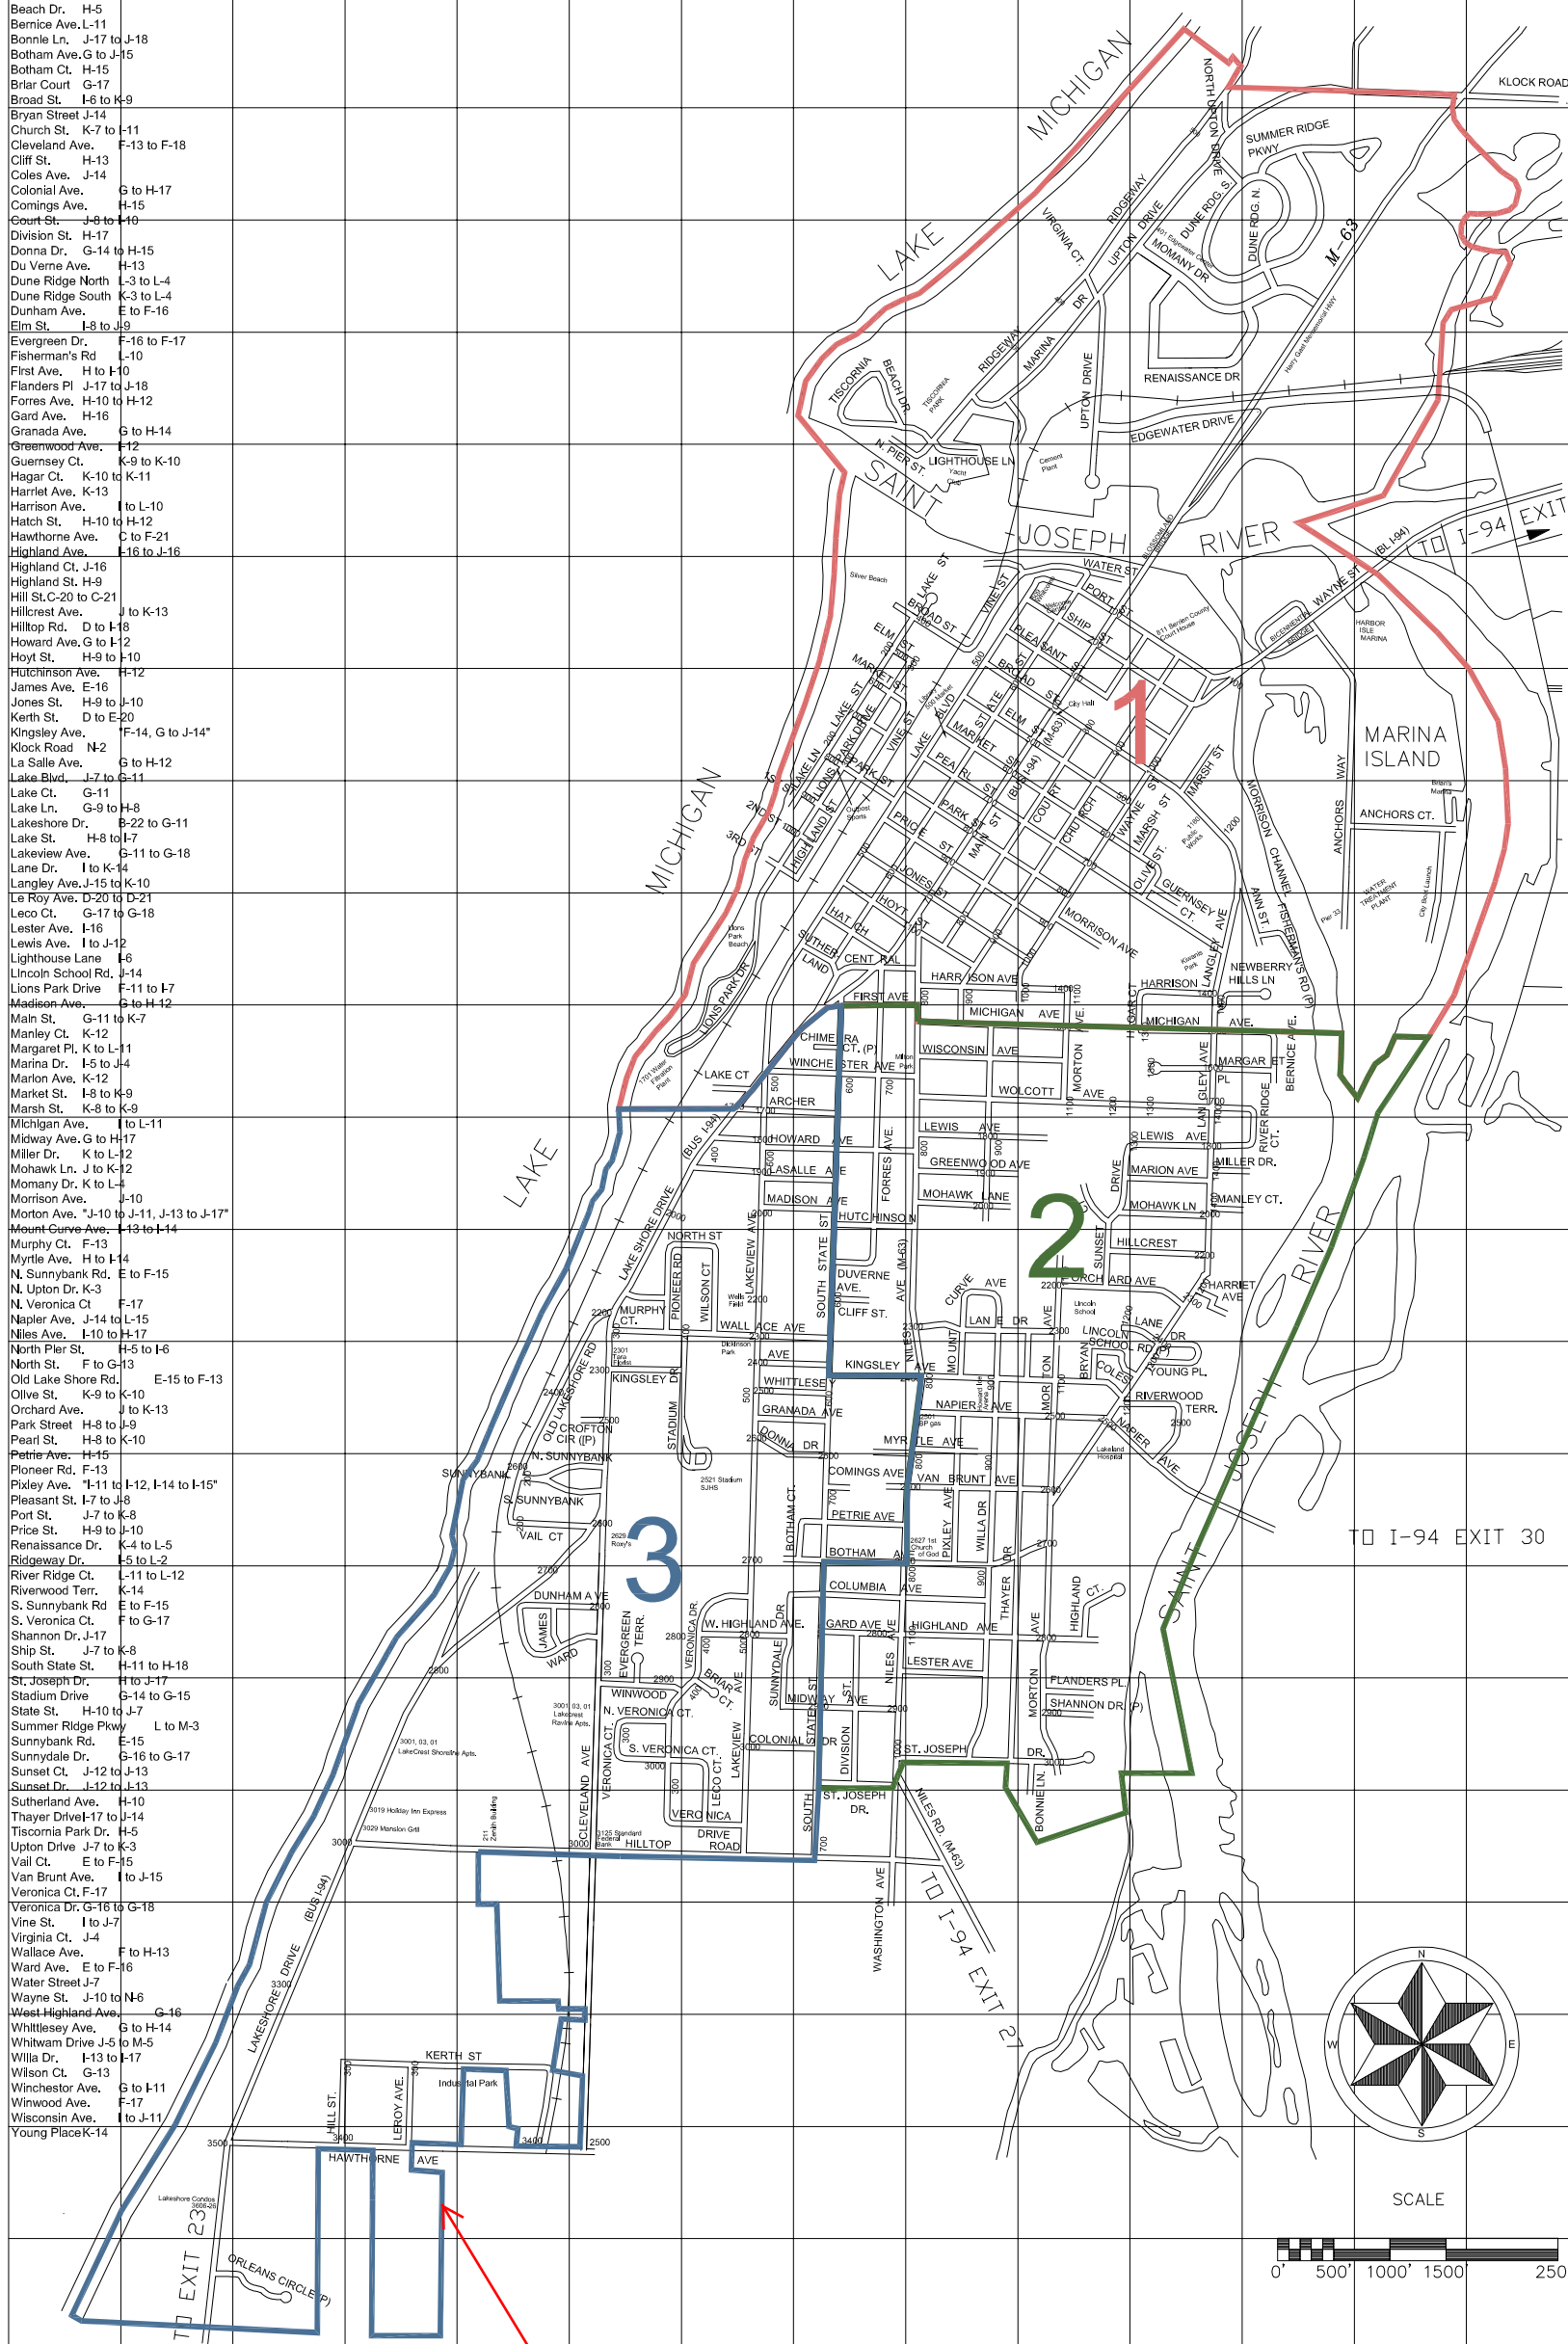

CITY OF ST. JOSEPH OFFICIAL PRECINCT MAP

A B C D E F G H I J K L M N O

Index of City Streets

- 1 1st Street H-9
- 2 2nd Street G-9 to H-9
- 3 3rd Street G-9
- 4 Anchors Ct. M-9
- 5 Ann St. L-7 to L-10
- 6 Archer Ave. G-11 to H-11
- 7 Beach Dr. H-5
- 8 Bernice Ave. L-11
- 9 Bonnie Ln. J-17 to J-18
- 10 Botham Ave. G to J-15
- 11 Botham Ct. H-15
- 12 Brlar Court G-17
- 13 Broad St. I-6 to K-9
- 14 Bryan Street J-14
- 15 Church St. K-7 to L-11
- 16 Cleveland Ave. F-13 to F-18
- 17 Cliff St. H-13
- 18 Colles Ave. J-14
- 19 Colonial Ave. G to H-17
- 20 Comings Ave. H-15
- 21 Court St. J-8 to L-10
- 22 Division St. H-17
- 23 Donna Dr. G-14 to H-15
- 24 Du Verne Ave. H-13
- 25 Dune Ridge North L-3 to L-4
- 26 Dune Ridge South K-3 to L-4
- 27 Dunham Ave. E to F-16
- 28 Elm St. I-8 to J-9
- 29 Evergreen Dr. F-16 to F-17
- 30 Fisherman's Rd. L-10
- 31 First Ave. H to I-10
- 32 Flanders Pl. J-17 to J-18
- 33 Forbes Ave. H-10 to H-12
- 34 Gard Ave. H-16
- 35 Granada Ave. G to H-14
- 36 Greenwood Ave. F-12
- 37 Guernsey Ct. K-9 to K-10
- 38 Hagar Ct. K-10 to K-11
- 39 Harriet Ave. K-13
- 40 Harrison Ave. I to L-10
- 41 Hatch St. H-10 to H-12
- 42 Hawthorne Ave. C to F-21
- 43 Highland Ave. E-16 to J-16
- 44 Highland Ct. J-16
- 45 Highland St. H-9
- 46 Hill St. C-20 to C-21
- 47 Hillcrest Ave. J to K-13
- 48 Hilltop Rd. D to I-8
- 49 Howard Ave. G to I-2
- 50 Hoyt St. H-9 to I-10
- 51 Hutchinson Ave. H-12
- 52 James Ave. E-16
- 53 Jones St. H-9 to J-10
- 54 Kerth St. D to E-20
- 55 Kingsley Ave. F-14, G to J-14*
- 56 Klock Road N-2
- 57 La Salle Ave. G to H-12
- 58 Lake Blvd. J-7 to G-11
- 59 Lake Ct. G-11
- 60 Lake Ln. G-9 to H-8
- 61 Lakeshore Dr. B-22 to G-11
- 62 Lake St. H-8 to I-7
- 63 Lakeview Ave. G-11 to G-18
- 64 Lane Dr. I to K-14
- 65 Langley Ave. J-15 to K-10
- 66 Le Roy Ave. D-20 to D-21
- 67 Leco Ct. G-17 to G-18
- 68 Lester Ave. I-16
- 69 Lewis Ave. I to J-12
- 70 Lighthouse Lane I-6
- 71 Lincoln School Rd. J-14
- 72 Lions Park Drive F-11 to I-7
- 73 Madison Ave. G to H-12
- 74 Main St. G-11 to K-7
- 75 Manley Ct. K-12
- 76 Margaret Pl. K to L-11
- 77 Marina Dr. I-5 to J-4
- 78 Marlon Ave. K-12
- 79 Market St. I-8 to K-9
- 80 Marsh St. K-8 to K-9
- 81 Michigan Ave. I to L-11
- 82 Midway Ave. G to H-17
- 83 Miller Dr. K to L-12
- 84 Mohawk Ln. J to K-12
- 85 Momany Dr. K to L-4
- 86 Morrison Ave. J-10
- 87 Morton Ave. J-10 to J-11, J-13 to J-17*
- 88 Mount Garvey Ave. I-19 to I-14
- 89 Murphy Ct. F-13
- 90 Myrtle Ave. H to I-14
- 91 N. Sunnybank Rd. E to F-15
- 92 N. Upton Dr. K-3
- 93 N. Veronica Ct. F-17
- 94 Napier Ave. J-14 to L-15
- 95 Niles Ave. I-10 to H-17
- 96 North Pier St. H-5 to I-6
- 97 North St. F to G-13
- 98 Old Lake Shore Rd. E-15 to F-13
- 99 Olive St. K-9 to K-10
- 100 Orchard Ave. J to K-13
- 101 Park Street H-8 to J-9
- 102 Pearl St. H-8 to K-10
- 103 Petrie Ave. H-15
- 104 Pioneer Rd. F-13
- 105 Pixley Ave. I-11 to I-12, I-14 to I-15*
- 106 Pleasant St. I-7 to J-8
- 107 Port St. J-7 to K-8
- 108 Price St. H-9 to J-10
- 109 Renaissance Dr. K-4 to L-5
- 110 Ridgeway Dr. E-5 to L-2
- 111 River Ridge Ct. L-11 to L-12
- 112 Riverwood Terr. K-14
- 113 S. Sunnybank Rd. E to F-15
- 114 S. Veronica Ct. F to G-17
- 115 Shannon Dr. I-17
- 116 Ship St. J-7 to K-8
- 117 South State St. H-11 to H-18
- 118 St. Joseph Dr. H to J-17
- 119 Stadium Drive G-14 to G-15
- 120 State St. H-10 to J-7
- 121 Summer Ridge Pkwy. L to M-3
- 122 Sunnybank Rd. E-15
- 123 Sunnydale Dr. G-16 to G-17
- 124 Sunset Ct. J-12 to J-13
- 125 Sunset Dr. J-12 to J-13
- 126 Sutherland Ave. H-10
- 127 Thayer Drive I-17 to J-14
- 128 Tiscornia Park Dr. H-5
- 129 Upton Drive J-7 to K-3
- 130 Vail Ct. E to F-15
- 131 Van Brunt Ave. I to J-15
- 132 Veronica Ct. F-17
- 133 Veronica Dr. G-16 to G-18
- 134 Vine St. I to J-7
- 135 Virginia Ct. J-4
- 136 Wallace Ave. F to H-13
- 137 Ward Ave. E to F-16
- 138 Water Street J-7
- 139 Wayne St. J-10 to N-6
- 140 West Highland Ave. G-16
- 141 Whittlesy Ave. G to H-14
- 142 Whitwam Drive J-5 to M-5
- 143 Wills Dr. I-13 to I-17
- 144 Wilson Ct. G-13
- 145 Winchester Ave. G to I-11
- 146 Winwood Ave. F-17
- 147 Wisconsin Ave. I to J-11
- 148 Young Place K-14